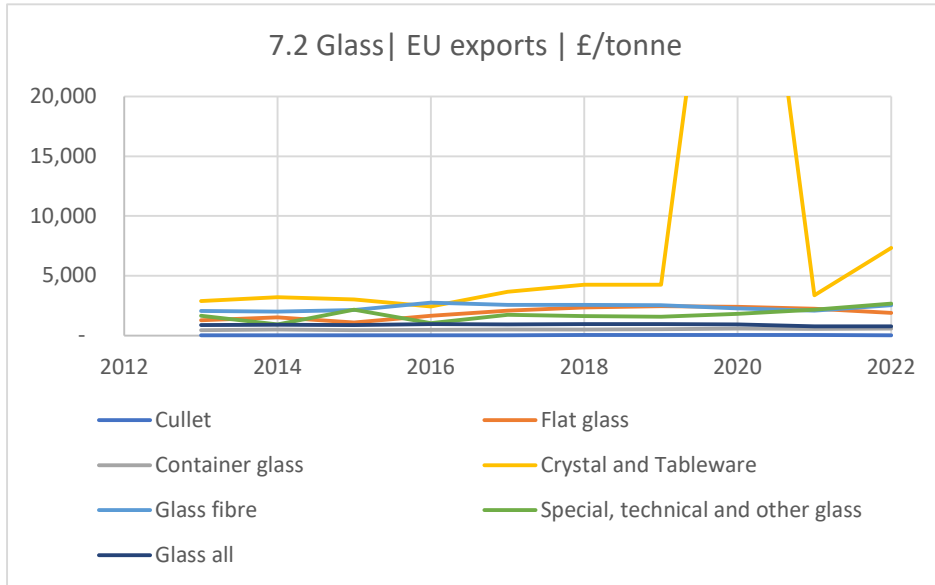

6 - EXPORTS tonnes

6.1 Glass | total exports | tonnes

Notes:

Source	uktradeinfo
Cullet	70010010
Flat glass	7003-7009
Container glass	7010
Crystal and tableware	7013
Glass fibre	7019
Special, technical and other glass	All other 70 codes
Glass all	70

6.2 Glass | EU exports | tonnes

6.3 Glass | non-EU exports | tonnes

7 - EXPORTS £/tonne

Notes:

Source	uktradeinfo
Cullet	70010010
Flat glass	7003-7009
Container glass	7010
Crystal and tableware	7013
Glass fibre	7019
Special, technical and other glass	All other 70 codes
Glass all	70

8 - Top exports - £

8 - Top exports - tonnes