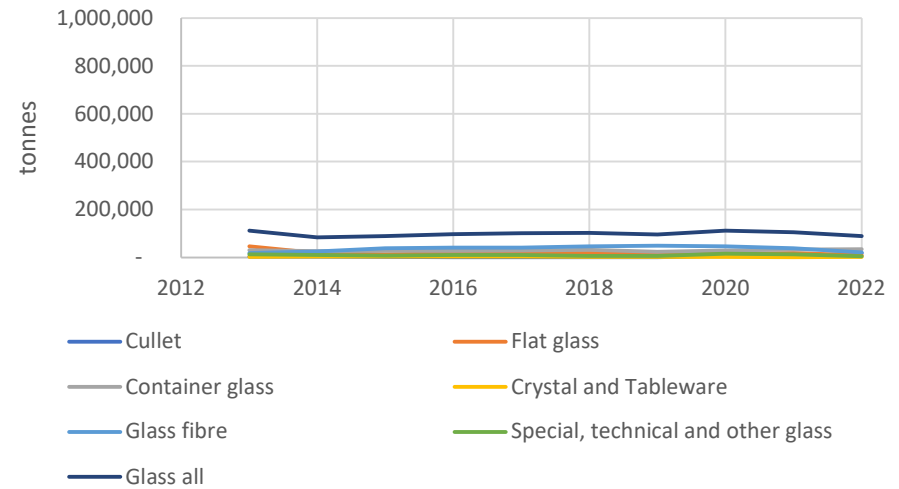

6.3 Glass | non-EU exports | tonnes