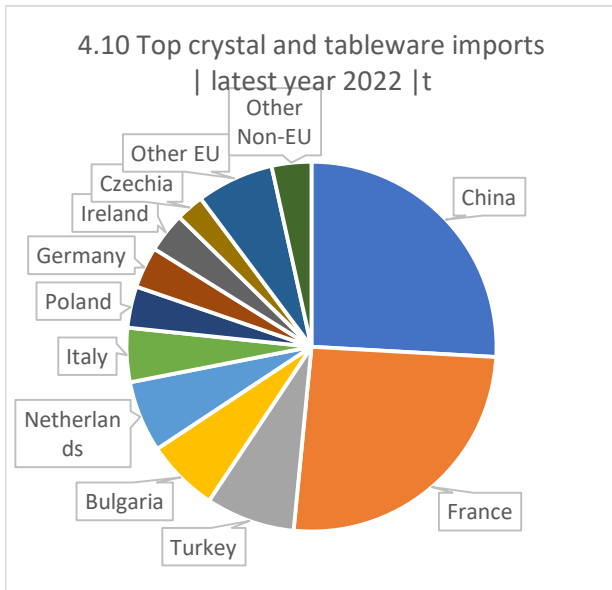

3 - IMPORTS £/tonne

Notes:

Source	uktradeinfo
Cullet	70010010
Flat glass	7003-7009
Container glass	7010
Crystal and tableware	7013
Glass fibre	7019
Special, technical and other glass	All other 70 codes
Glass all	70

4 - Top importers - £

4 - Top importers - tonnes

5 - EXPORTS £m

Notes:

Source	uktradeinfo
Cullet	70010010
Flat glass	7003-7009
Container glass	7010
Crystal and tableware	7013
Glass fibre	7019
Special, technical and other glass	All other 70 codes
Glass all	70