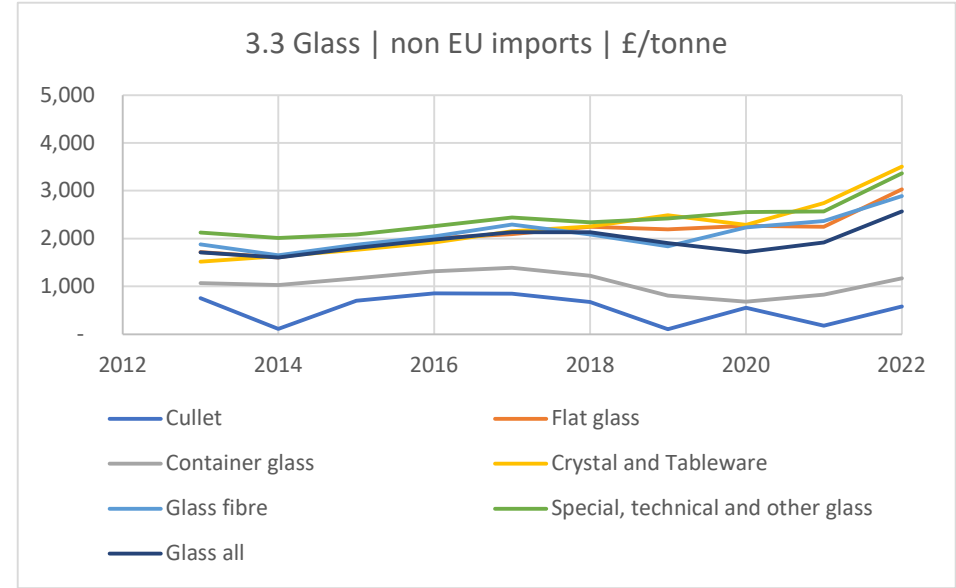

Top exports

Graphs 8.1 - 8.6 Latest yr	£	P9
Graphs 8.7 - 8.12 Latest yr	£	P10

1 - IMPORTS £m

Notes:

Source	uktradeinfo
Cullet	70010010
Flat glass	7003-7009
Container glass	7010
Crystal and tableware	7013
Glass fibre	7019
Special, technical and other glass	All other 70 codes
Glass all	70

2 - IMPORTS tonnes

Notes:

Source	uktradeinfo
Cullet	70010010
Flat glass	7003-7009
Container glass	7010
Crystal and tableware	7013
Glass fibre	7019
Special, technical and other glass	All other 70 codes
Glass all	70

3 - IMPORTS £/tonne

Notes:

Source	uktradeinfo
Cullet	70010010
Flat glass	7003-7009
Container glass	7010
Crystal and tableware	7013
Glass fibre	7019
Special, technical and other glass	All other 70 codes
Glass all	70