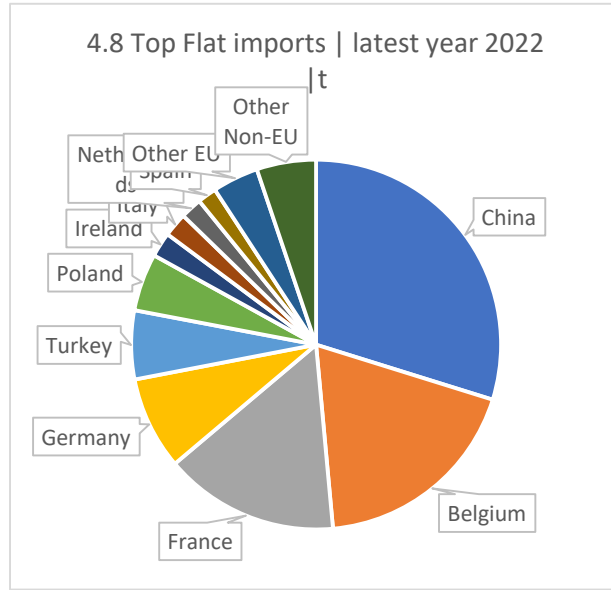

4 - Top importers - tonnes