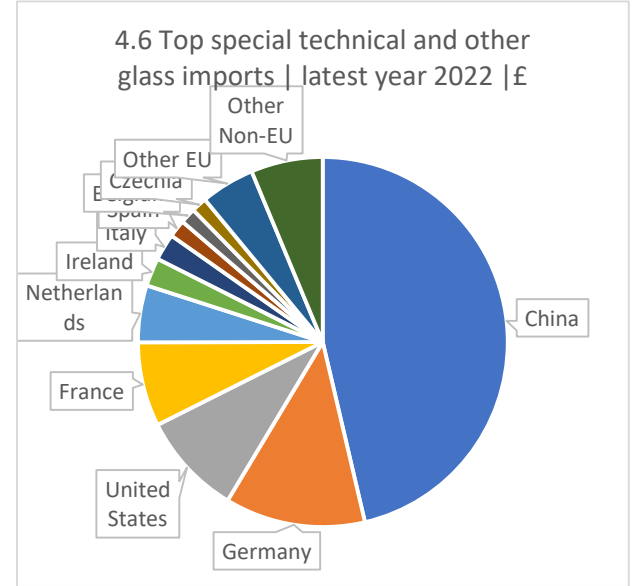

3 - IMPORTS £/tonne

Notes:

Source	uktradeinfo
Cullet	70010010
Flat glass	7003-7009
Container glass	7010
Crystal and tableware	7013
Glass fibre	7019
Special, technical and other glass	All other 70 codes
Glass all	70

4 - Top importers - £

4 - Top importers - tonnes

5 - EXPORTS £m

Notes:

Source	uktradeinfo
Cullet	70010010
Flat glass	7003-7009
Container glass	7010
Crystal and tableware	7013
Glass fibre	7019
Special, technical and other glass	All other 70 codes
Glass all	70