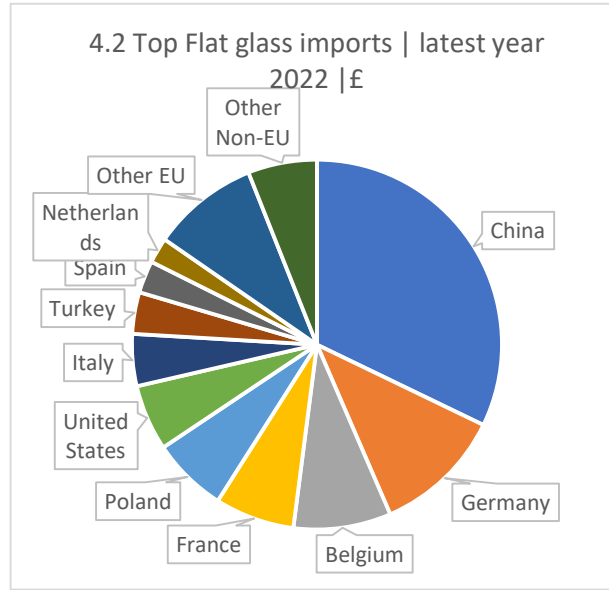

3 - IMPORTS £/tonne

Notes:

Source	uktradeinfo
Cullet	70010010
Flat glass	7003-7009
Container glass	7010
Crystal and tableware	7013
Glass fibre	7019
Special, technical and other glass	All other 70 codes
Glass all	70

4 - Top importers - £

4 - Top importers - tonnes

5 - EXPORTS £m

Notes:

Source	uktradeinfo
Cullet	70010010
Flat glass	7003-7009
Container glass	7010
Crystal and tableware	7013
Glass fibre	7019
Special, technical and other glass	All other 70 codes
Glass all	70