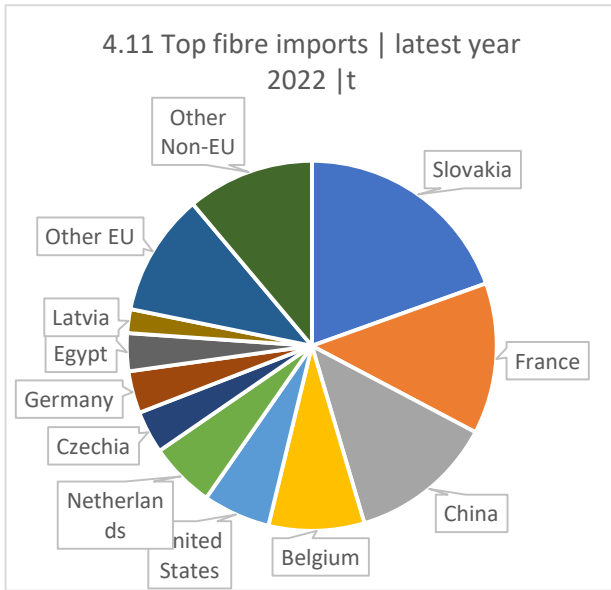

3 - IMPORTS £/tonne

Notes:

Source	uktradeinfo
Cullet	70010010
Flat glass	7003-7009
Container glass	7010
Crystal and tableware	7013
Glass fibre	7019
Special, technical and other glass	All other 70 codes
Glass all	70

4 - Top importers - £

4 - Top importers - tonnes

5 - EXPORTS £m

Notes:

Source	uktradeinfo
Cullet	70010010
Flat glass	7003-7009
Container glass	7010
Crystal and tableware	7013
Glass fibre	7019
Special, technical and other glass	All other 70 codes
Glass all	70