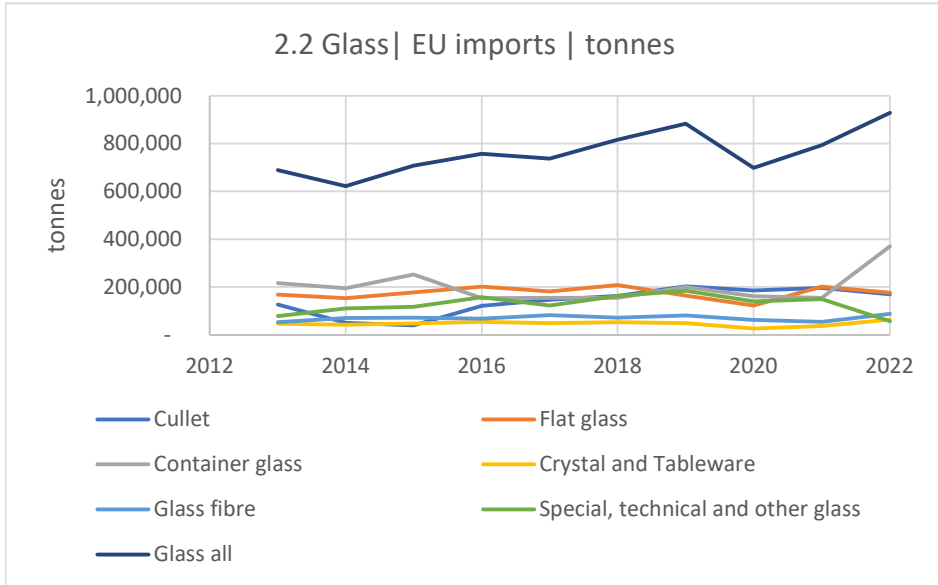

Section 2

EXPORTS

Exports (£m)

Graph 5.1 Total	£m	P6
Graph 5.2 EU	£m	P6
Graph 5.3 Non-EU	£m	P6

Exports (tonnes)

Graph 6.1 Total	Tonnes	P7
Graph 6.2 EU	Tonnes	P7
Graph 6.3 Non-EU	Tonnes	P7

Exports (£/tonne)

Graph 7.1 Total	£/tonne	P8
Graph 7.2 EU	£/tonne	P8
Graph 7.3 Non-EU	£/tonne	P8

Top exports

Graphs 8.1 - 8.6 Latest yr	£	P9
Graphs 8.7 - 8.12 Latest yr	£	P10

1 - IMPORTS £m

Notes:

Source	uktradeinfo
Cullet	70010010
Flat glass	7003-7009
Container glass	7010
Crystal and tableware	7013
Glass fibre	7019
Special, technical and other glass	All other 70 codes
Glass all	70

2 - IMPORTS tonnes

Notes:

Source	uktradeinfo
Cullet	70010010
Flat glass	7003-7009
Container glass	7010
Crystal and tableware	7013
Glass fibre	7019
Special, technical and other glass	All other 70 codes
Glass all	70