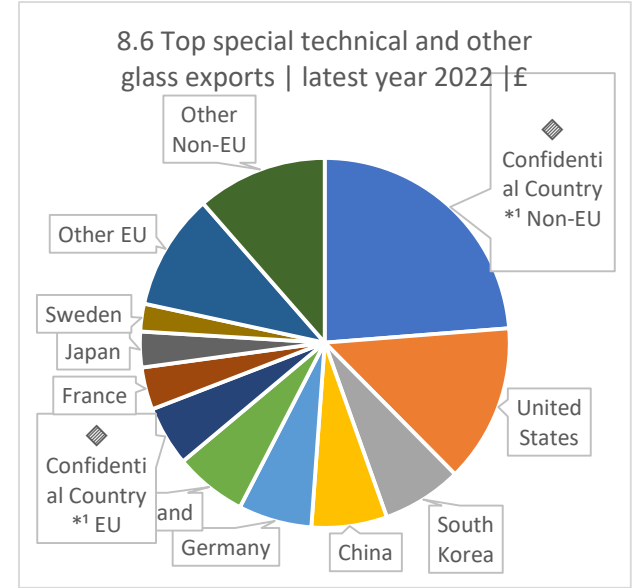

6.2 Glass | EU exports | tonnes

6.3 Glass | non-EU exports | tonnes

7 - EXPORTS £/tonne

Notes:

Source	uktradeinfo
Cullet	70010010
Flat glass	7003-7009
Container glass	7010
Crystal and tableware	7013
Glass fibre	7019
Special, technical and other glass	All other 70 codes
Glass all	70

8 - Top exports - £

8 - Top exports - tonnes