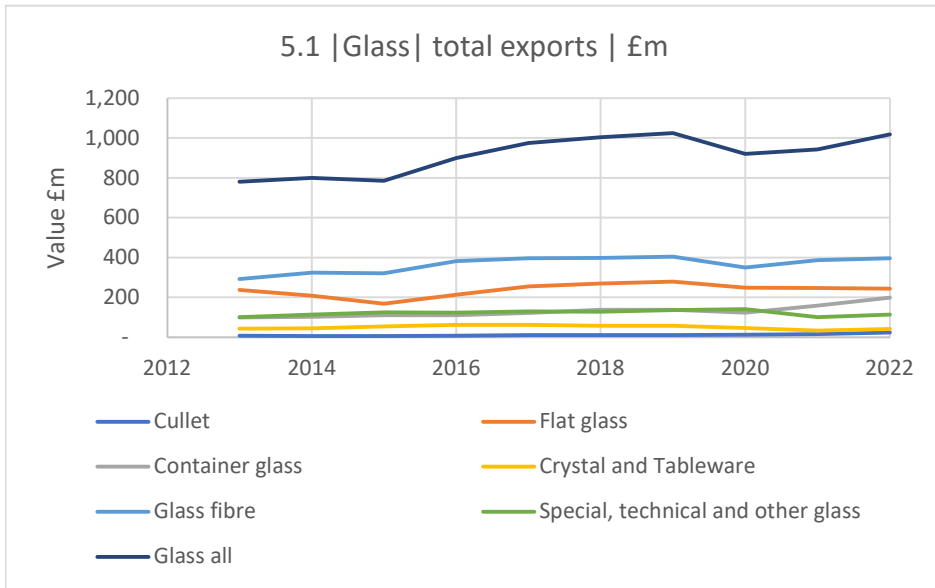

3 - IMPORTS £/tonne

Notes:

Source	uktradeinfo
Cullet	70010010
Flat glass	7003-7009
Container glass	7010
Crystal and tableware	7013
Glass fibre	7019
Special, technical and other glass	All other 70 codes
Glass all	70

4 - Top importers - £

4 - Top importers - tonnes

5 - EXPORTS £m

Notes:

Source	uktradeinfo
Cullet	70010010
Flat glass	7003-7009
Container glass	7010
Crystal and tableware	7013
Glass fibre	7019
Special, technical and other glass	All other 70 codes
Glass all	70