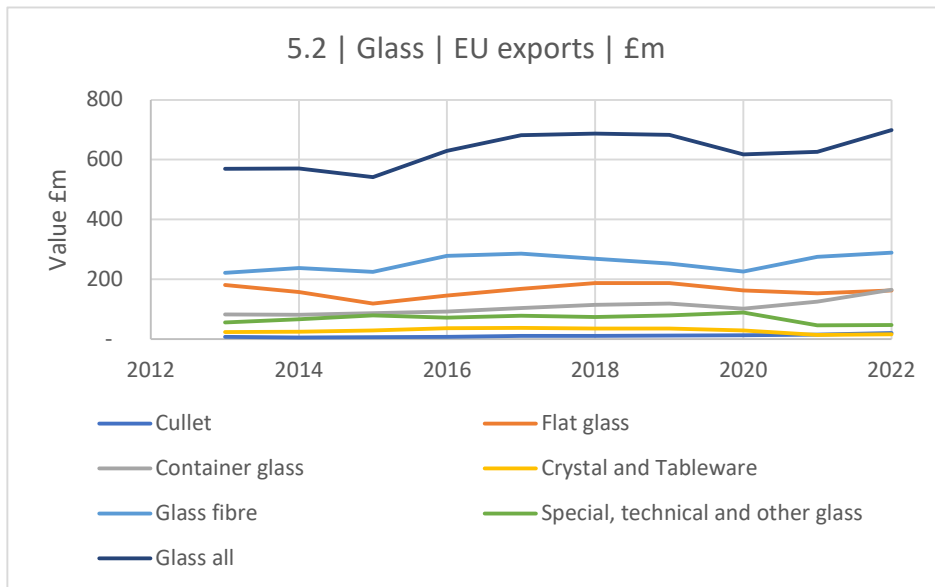

4 - Top importers - £

4 - Top importers - tonnes

5 - EXPORTS £m

Notes:

Source	uktradeinfo
Cullet	70010010
Flat glass	7003-7009
Container glass	7010
Crystal and tableware	7013
Glass fibre	7019
Special, technical and other glass	All other 70 codes
Glass all	70