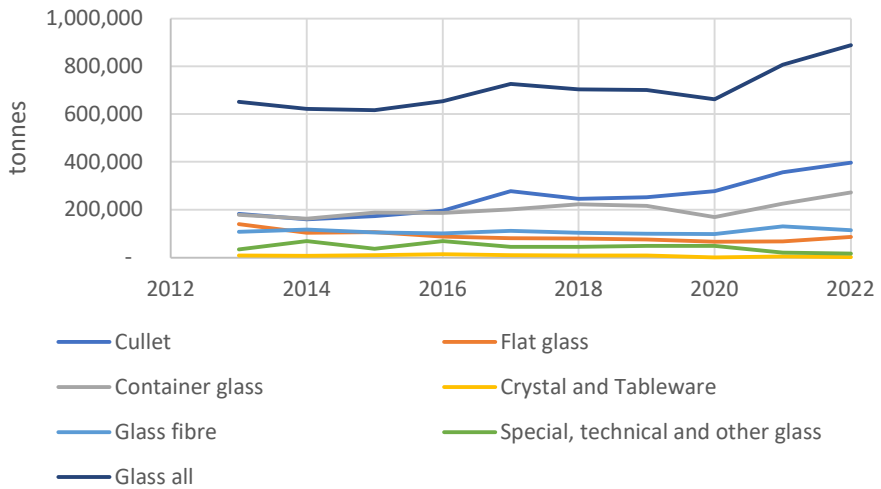

6.2 Glass | EU exports | tonnes