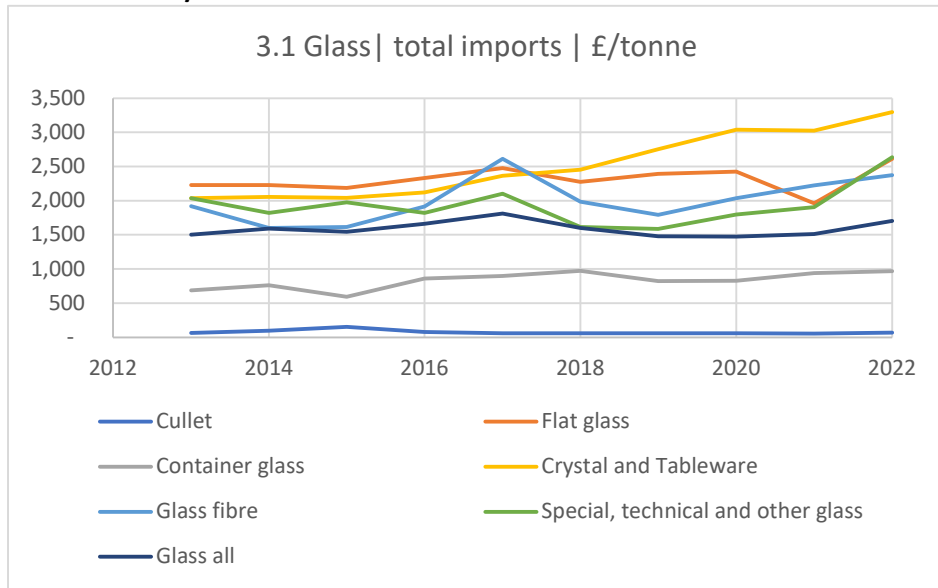

Top exports

Graphs 8.1 - 8.6 Latest yr	£	P9
Graphs 8.7 - 8.12 Latest yr	£	P10

1 - IMPORTS £m

Notes:

Source	uktradeinfo
Cullet	70010010
Flat glass	7003-7009
Container glass	7010
Crystal and tableware	7013
Glass fibre	7019
Special, technical and other glass	All other 70 codes
Glass all	70

2 - IMPORTS tonnes

Notes:

Source	uktradeinfo
Cullet	70010010
Flat glass	7003-7009
Container glass	7010
Crystal and tableware	7013
Glass fibre	7019
Special, technical and other glass	All other 70 codes
Glass all	70

3 - IMPORTS £/tonne

Notes:

Source	uktradeinfo
Cullet	70010010
Flat glass	7003-7009
Container glass	7010
Crystal and tableware	7013
Glass fibre	7019
Special, technical and other glass	All other 70 codes
Glass all	70