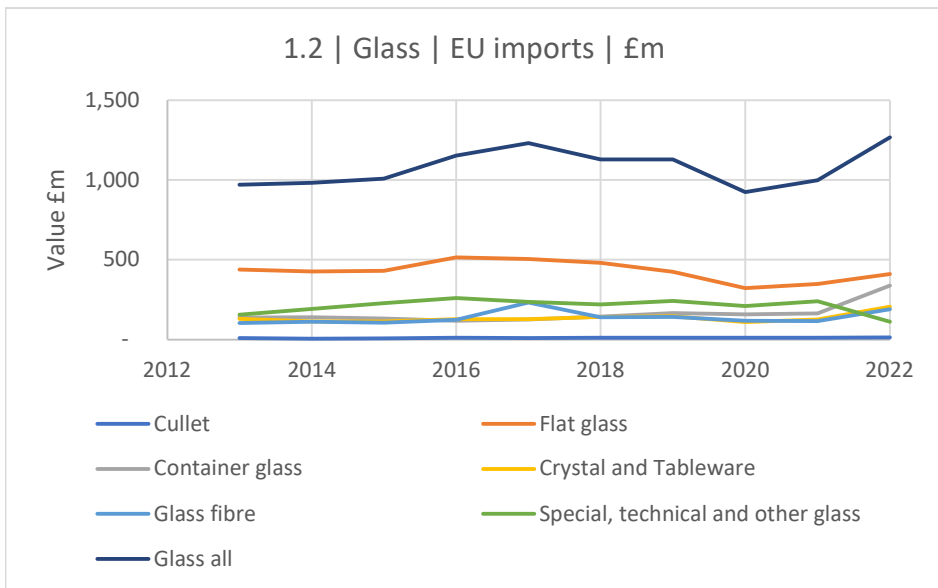

Section 2

EXPORTS

Exports (£m)

Graph 5.1 Total	£m	P6
Graph 5.2 EU	£m	P6
Graph 5.3 Non-EU	£m	P6

Exports (tonnes)

Graph 6.1 Total	Tonnes	P7
Graph 6.2 EU	Tonnes	P7
Graph 6.3 Non-EU	Tonnes	P7

Exports (£/tonne)

Graph 7.1 Total	£/tonne	P8
Graph 7.2 EU	£/tonne	P8
Graph 7.3 Non-EU	£/tonne	P8

Top exports

Graphs 8.1 - 8.6 Latest yr	£	P9
Graphs 8.7 - 8.12 Latest yr	£	P10

1 - IMPORTS £m

Notes:

Source	uktradeinfo
Cullet	70010010
Flat glass	7003-7009
Container glass	7010
Crystal and tableware	7013
Glass fibre	7019
Special, technical and other glass	All other 70 codes
Glass all	70

2 - IMPORTS tonnes

Notes:

Source	uktradeinfo
Cullet	70010010
Flat glass	7003-7009
Container glass	7010
Crystal and tableware	7013
Glass fibre	7019
Special, technical and other glass	All other 70 codes
Glass all	70