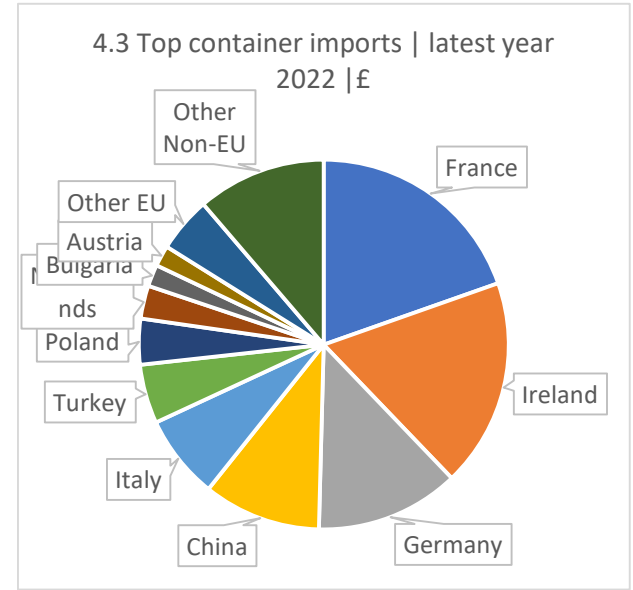

4 - Top importers - £