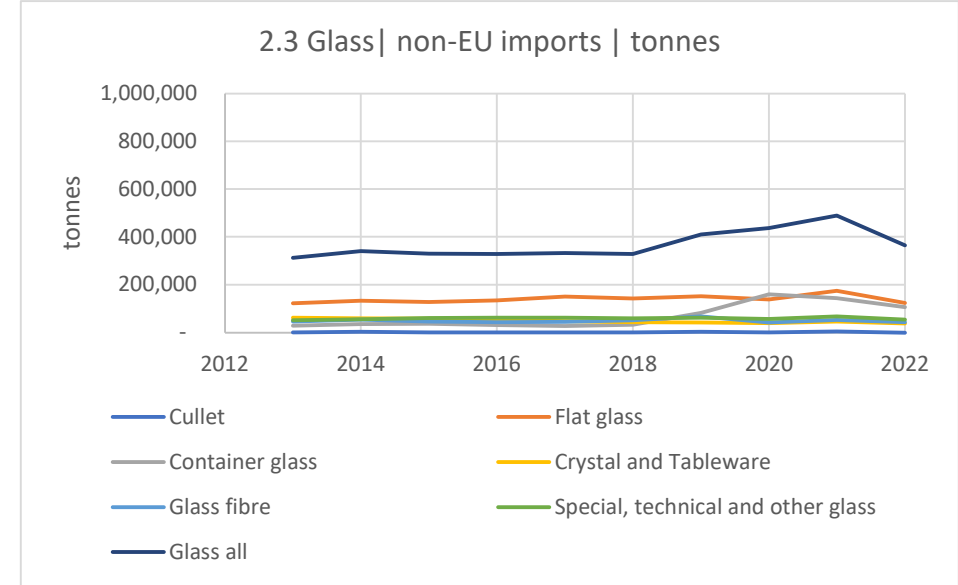

Section 2

EXPORTS

Exports (£m)

Graph 5.1 Total	£m	P6
Graph 5.2 EU	£m	P6
Graph 5.3 Non-EU	£m	P6

Exports (tonnes)

Graph 6.1 Total	Tonnes	P7
Graph 6.2 EU	Tonnes	P7
Graph 6.3 Non-EU	Tonnes	P7

Exports (£/tonne)

Graph 7.1 Total	£/tonne	P8
Graph 7.2 EU	£/tonne	P8
Graph 7.3 Non-EU	£/tonne	P8

Top exports

Graphs 8.1 - 8.6 Latest yr	£	P9
Graphs 8.7 - 8.12 Latest yr	£	P10

1 - IMPORTS £m

Notes:

Source	uktradeinfo
Cullet	70010010
Flat glass	7003-7009
Container glass	7010
Crystal and tableware	7013
Glass fibre	7019
Special, technical and other glass	All other 70 codes
Glass all	70

2 - IMPORTS tonnes

Notes:

Source	uktradeinfo
Cullet	70010010
Flat glass	7003-7009
Container glass	7010
Crystal and tableware	7013
Glass fibre	7019
Special, technical and other glass	All other 70 codes
Glass all	70