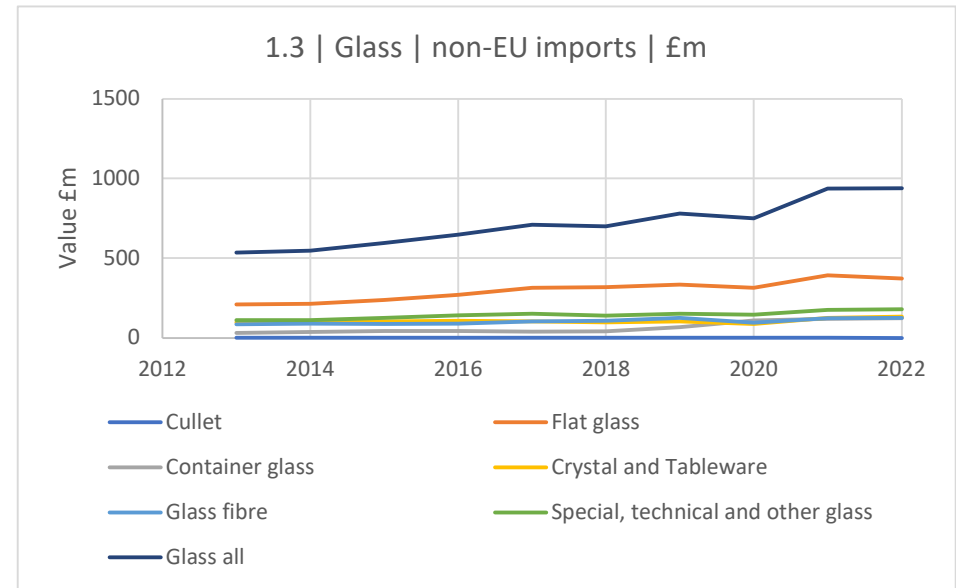

Section 2

EXPORTS

Exports (£m)

Graph 5.1 Total	£m	P6
Graph 5.2 EU	£m	P6
Graph 5.3 Non-EU	£m	P6

Exports (tonnes)

Graph 6.1 Total	Tonnes	P7
Graph 6.2 EU	Tonnes	P7
Graph 6.3 Non-EU	Tonnes	P7

Exports (£/tonne)

Graph 7.1 Total	£/tonne	P8
Graph 7.2 EU	£/tonne	P8
Graph 7.3 Non-EU	£/tonne	P8

Top exports

Graphs 8.1 - 8.6 Latest yr	£	P9
Graphs 8.7 - 8.12 Latest yr	£	P10

1 - IMPORTS £m

Notes:

Source	uktradeinfo
Cullet	70010010
Flat glass	7003-7009
Container glass	7010
Crystal and tableware	7013
Glass fibre	7019
Special, technical and other glass	All other 70 codes
Glass all	70

2 - IMPORTS tonnes

Notes:

Source	uktradeinfo
Cullet	70010010
Flat glass	7003-7009
Container glass	7010
Crystal and tableware	7013
Glass fibre	7019
Special, technical and other glass	All other 70 codes
Glass all	70