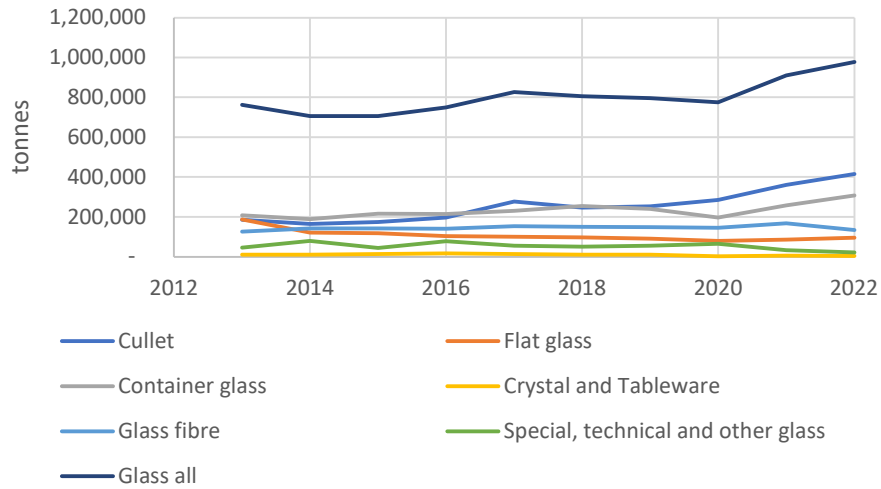

6 - EXPORTS tonnes

6.1 Glass | total exports | tonnes