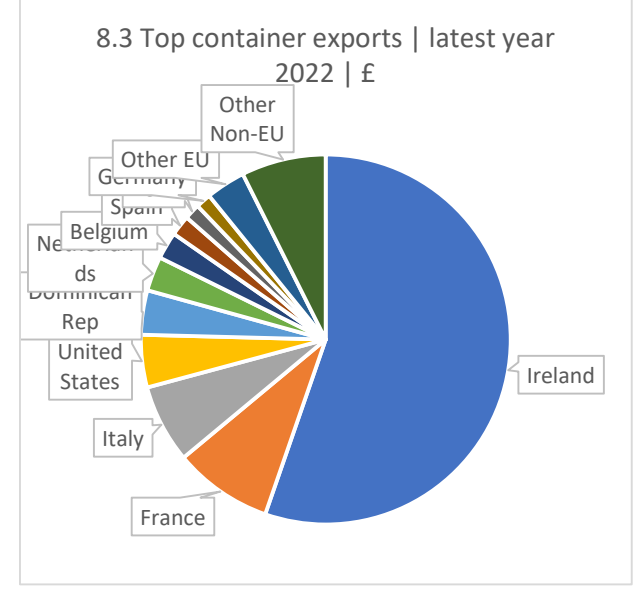

6.2 Glass | EU exports | tonnes

6.3 Glass | non-EU exports | tonnes

7 - EXPORTS £/tonne

Notes:

Source	uktradeinfo
Cullet	70010010
Flat glass	7003-7009
Container glass	7010
Crystal and tableware	7013
Glass fibre	7019
Special, technical and other glass	All other 70 codes
Glass all	70

8 - Top exports - £

8 - Top exports - tonnes