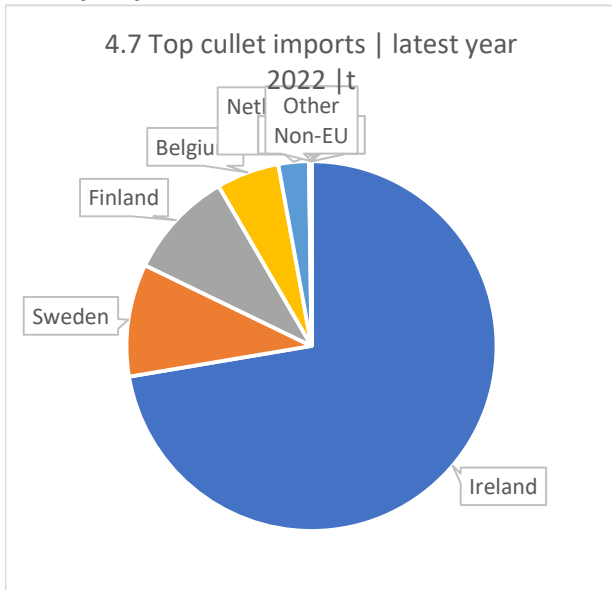

4 - Top importers - tonnes