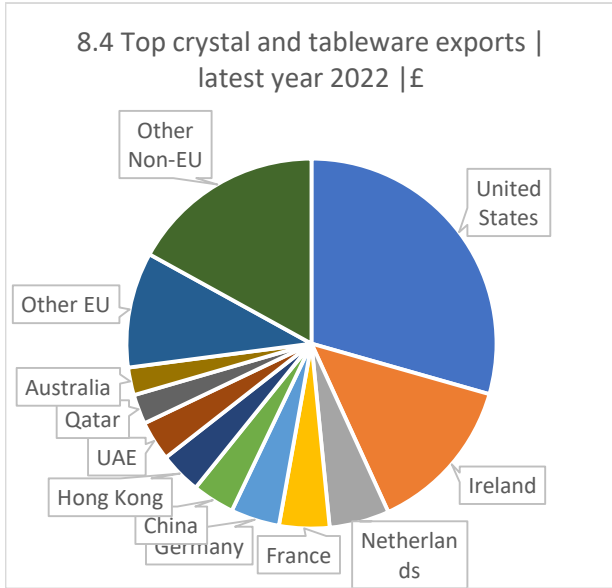

6.2 Glass | EU exports | tonnes

6.3 Glass | non-EU exports | tonnes

7 - EXPORTS £/tonne

Notes:

Source	uktradeinfo
Cullet	70010010
Flat glass	7003-7009
Container glass	7010
Crystal and tableware	7013
Glass fibre	7019
Special, technical and other glass	All other 70 codes
Glass all	70

8 - Top exports - £

8 - Top exports - tonnes