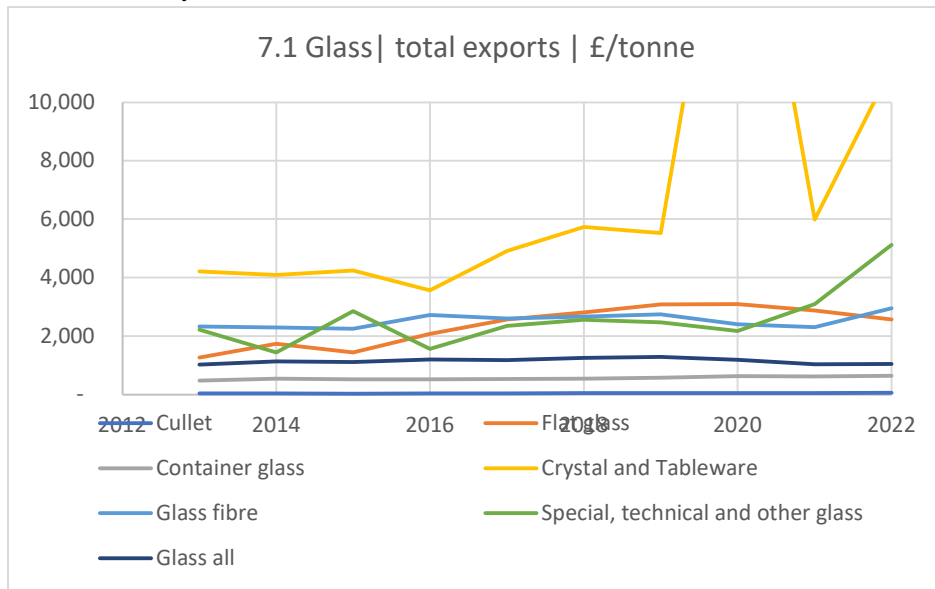

7 - EXPORTS £/tonne