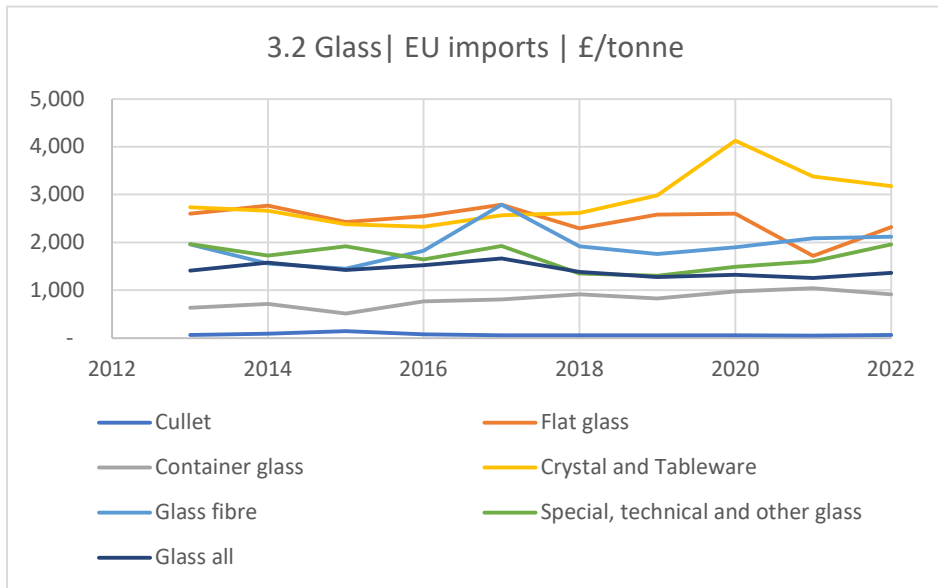

Top exports

Graphs 8.1 - 8.6 Latest yr	£	P9
Graphs 8.7 - 8.12 Latest yr	£	P10

1 - IMPORTS £m

Notes:

Source	uktradeinfo
Cullet	70010010
Flat glass	7003-7009
Container glass	7010
Crystal and tableware	7013
Glass fibre	7019
Special, technical and other glass	All other 70 codes
Glass all	70

2 - IMPORTS tonnes

Notes:

Source	uktradeinfo
Cullet	70010010
Flat glass	7003-7009
Container glass	7010
Crystal and tableware	7013
Glass fibre	7019
Special, technical and other glass	All other 70 codes
Glass all	70

3 - IMPORTS £/tonne

Notes:

Source	uktradeinfo
Cullet	70010010
Flat glass	7003-7009
Container glass	7010
Crystal and tableware	7013
Glass fibre	7019
Special, technical and other glass	All other 70 codes
Glass all	70