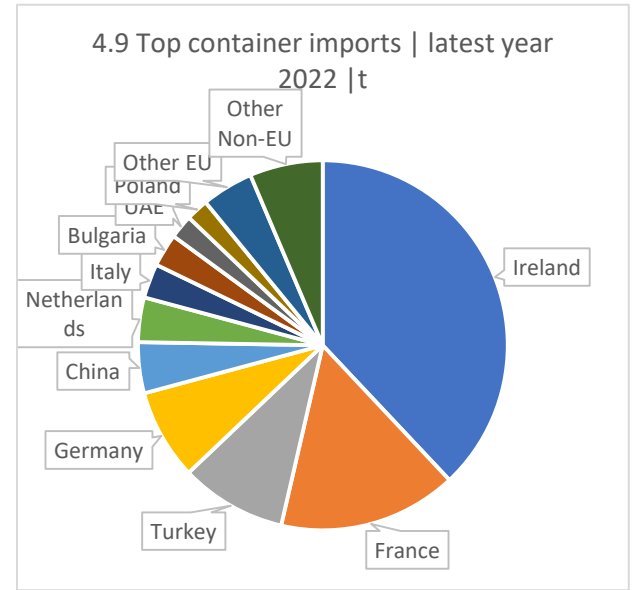

4 - Top importers - tonnes