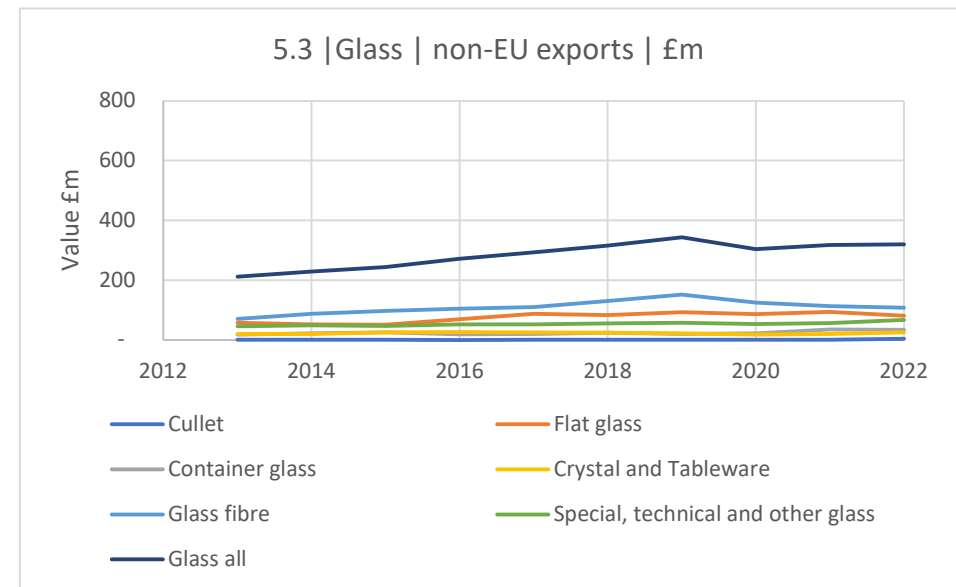

3 - IMPORTS £/tonne

Notes:

Source	uktradeinfo
Cullet	70010010
Flat glass	7003-7009
Container glass	7010
Crystal and tableware	7013
Glass fibre	7019
Special, technical and other glass	All other 70 codes
Glass all	70

4 - Top importers - £

4 - Top importers - tonnes

5 - EXPORTS £m

Notes:

Source	uktradeinfo
Cullet	70010010
Flat glass	7003-7009
Container glass	7010
Crystal and tableware	7013
Glass fibre	7019
Special, technical and other glass	All other 70 codes
Glass all	70