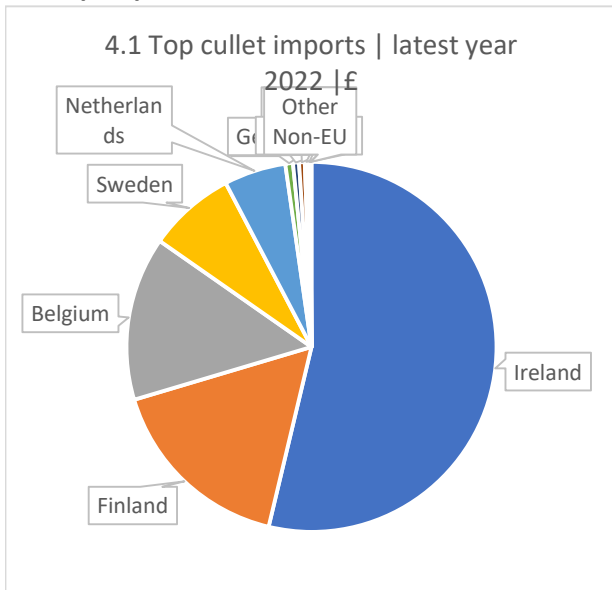

4 - Top importers - £