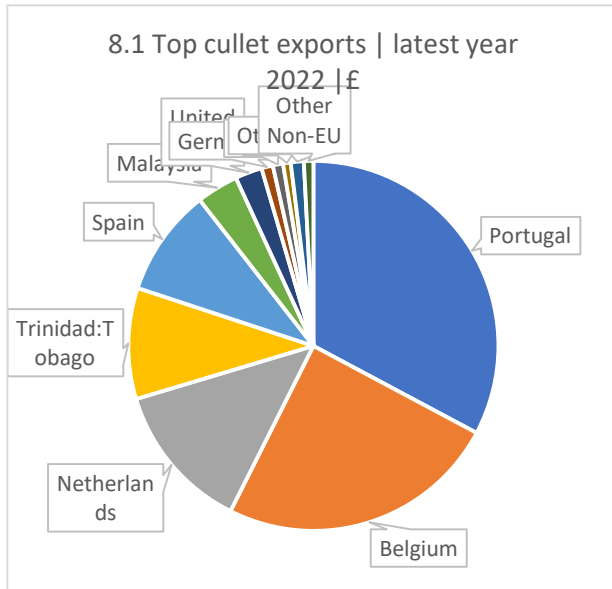

6.2 Glass | EU exports | tonnes

6.3 Glass | non-EU exports | tonnes

7 - EXPORTS £/tonne

Notes:

Source	uktradeinfo
Cullet	70010010
Flat glass	7003-7009
Container glass	7010
Crystal and tableware	7013
Glass fibre	7019
Special, technical and other glass	All other 70 codes
Glass all	70

8 - Top exports - £

8 - Top exports - tonnes