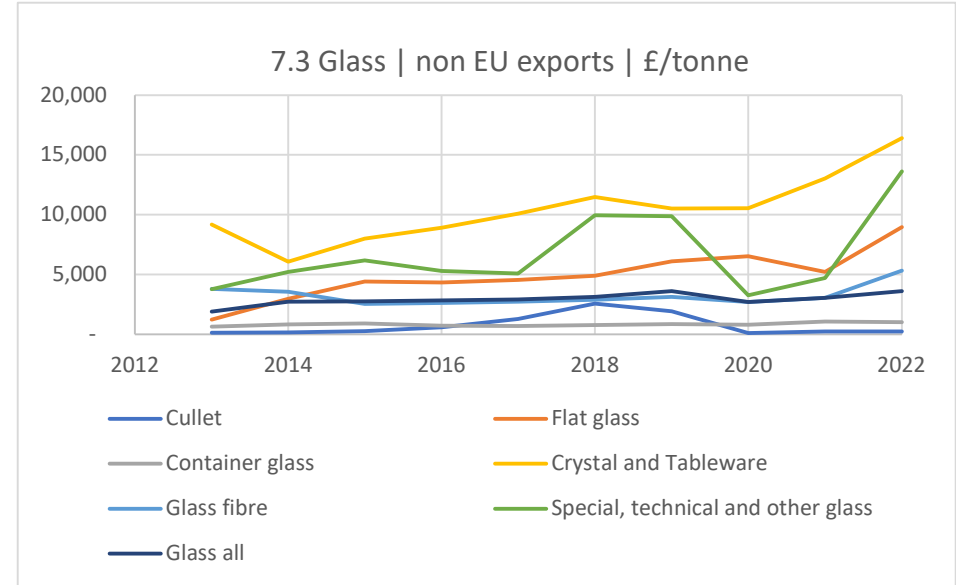

4 - Top importers - £

4 - Top importers - tonnes

5 - EXPORTS £m

Notes:

Source	uktradeinfo
Cullet	70010010
Flat glass	7003-7009
Container glass	7010
Crystal and tableware	7013
Glass fibre	7019
Special, technical and other glass	All other 70 codes
Glass all	70

6 - EXPORTS tonnes

6.1 Glass | total exports | tonnes

Notes:

Source	uktradeinfo
Cullet	70010010
Flat glass	7003-7009
Container glass	7010
Crystal and tableware	7013
Glass fibre	7019
Special, technical and other glass	All other 70 codes
Glass all	70

6.2 Glass | EU exports | tonnes

6.3 Glass | non-EU exports | tonnes

7 - EXPORTS £/tonne

Notes:

Source	uktradeinfo
Cullet	70010010
Flat glass	7003-7009
Container glass	7010
Crystal and tableware	7013
Glass fibre	7019
Special, technical and other glass	All other 70 codes
Glass all	70

8 - Top exports - £

8 - Top exports - tonnes