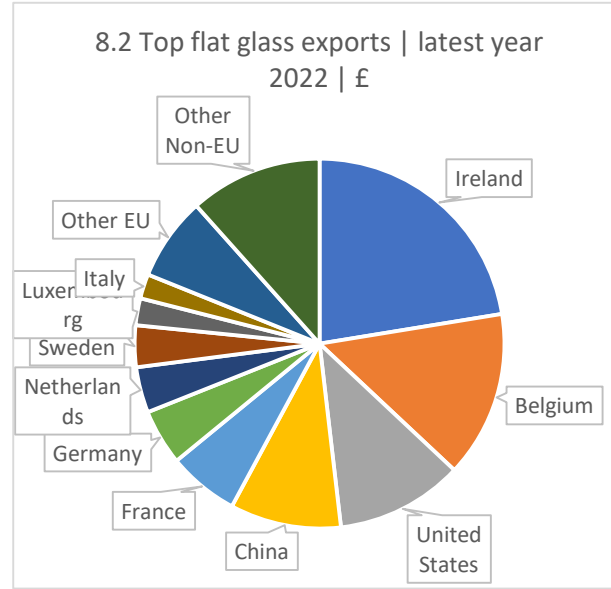

4 - Top importers - £

4 - Top importers - tonnes

5 - EXPORTS £m

Notes:

Source	uktradeinfo
Cullet	70010010
Flat glass	7003-7009
Container glass	7010
Crystal and tableware	7013
Glass fibre	7019
Special, technical and other glass	All other 70 codes
Glass all	70

6 - EXPORTS tonnes

6.1 Glass | total exports | tonnes

Notes:

Source	uktradeinfo
Cullet	70010010
Flat glass	7003-7009
Container glass	7010
Crystal and tableware	7013
Glass fibre	7019
Special, technical and other glass	All other 70 codes
Glass all	70

6.2 Glass | EU exports | tonnes

6.3 Glass | non-EU exports | tonnes

7 - EXPORTS £/tonne

Notes:

Source	uktradeinfo
Cullet	70010010
Flat glass	7003-7009
Container glass	7010
Crystal and tableware	7013
Glass fibre	7019
Special, technical and other glass	All other 70 codes
Glass all	70

8 - Top exports - £

8 - Top exports - tonnes