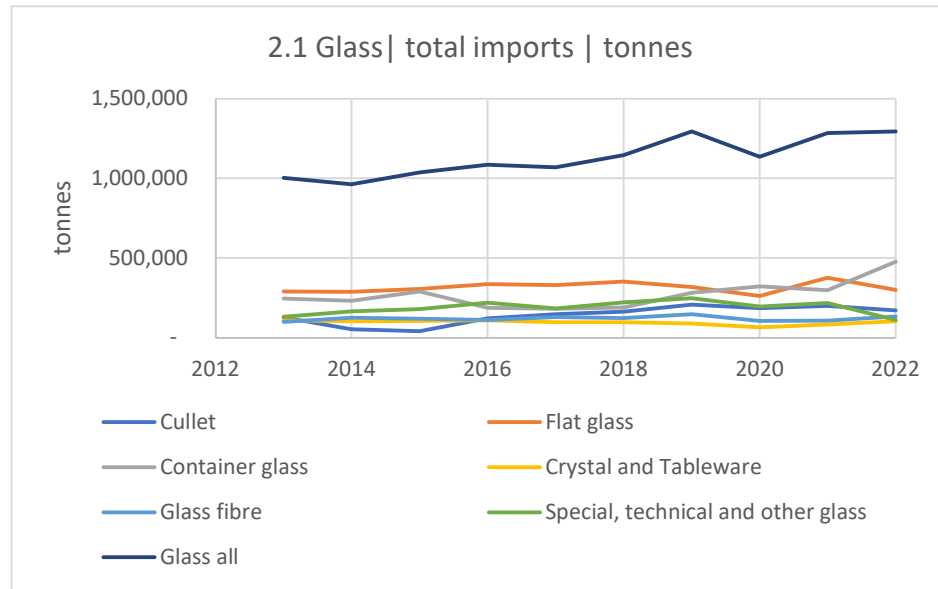

2 - IMPORTS tonnes