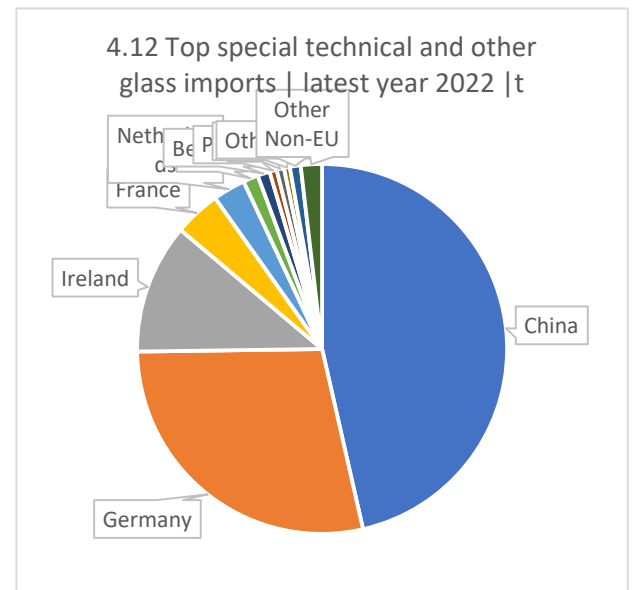

3 - IMPORTS £/tonne

Notes:

Source	uktradeinfo
Cullet	70010010
Flat glass	7003-7009
Container glass	7010
Crystal and tableware	7013
Glass fibre	7019
Special, technical and other glass	All other 70 codes
Glass all	70

4 - Top importers - £

4 - Top importers - tonnes

5 - EXPORTS £m

Notes:

Source	uktradeinfo
Cullet	70010010
Flat glass	7003-7009
Container glass	7010
Crystal and tableware	7013
Glass fibre	7019
Special, technical and other glass	All other 70 codes
Glass all	70