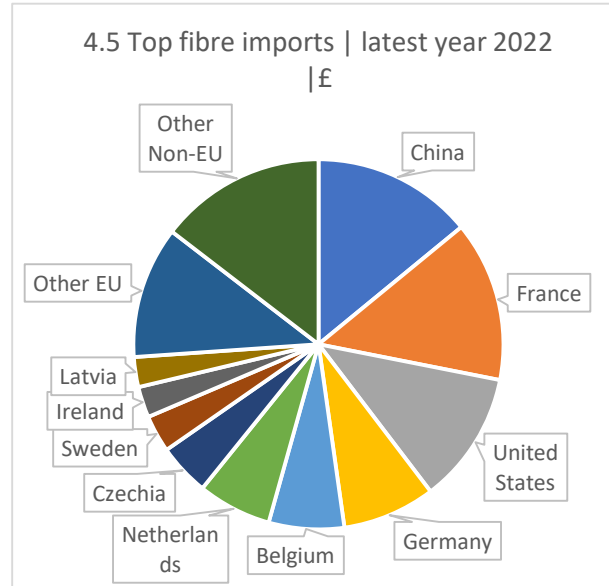

4 - Top importers - £