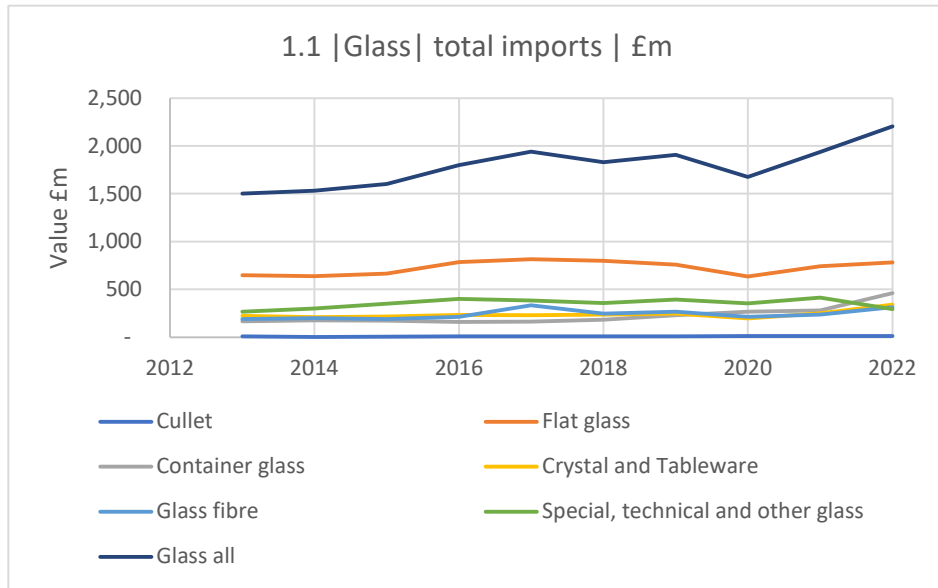

Graph 2.1 Total	Tonnes	P2
Graph 2.2 EU	Tonnes	P2
Graph 2.3 Non-EU	Tonnes	P2

Imports (£/tonne)

Graph 3.1 Total	£/tonne	P3
Graph 3.2 EU	£/tonne	P3
Graph 3.3 Non-EU	£/tonne	P3

Top imports

Graphs 4.1 - 4.6 Latest yr	£	P4
Graphs 4.7 - 4.12 Latest yr	£	P5

Section 2

EXPORTS

Exports (£m)

Graph 5.1 Total	£m	P6
Graph 5.2 EU	£m	P6
Graph 5.3 Non-EU	£m	P6

Exports (tonnes)

Graph 6.1 Total	Tonnes	P7
Graph 6.2 EU	Tonnes	P7
Graph 6.3 Non-EU	Tonnes	P7

Exports (£/tonne)

Graph 7.1 Total	£/tonne	P8
Graph 7.2 EU	£/tonne	P8
Graph 7.3 Non-EU	£/tonne	P8

Top exports

Graphs 8.1 - 8.6 Latest yr	£	P9
Graphs 8.7 - 8.12 Latest yr	£	P10

1 - IMPORTS £m

Notes:

Source	uktradeinfo
Cullet	70010010
Flat glass	7003-7009
Container glass	7010
Crystal and tableware	7013
Glass fibre	7019
Special, technical and other glass	All other 70 codes
Glass all	70