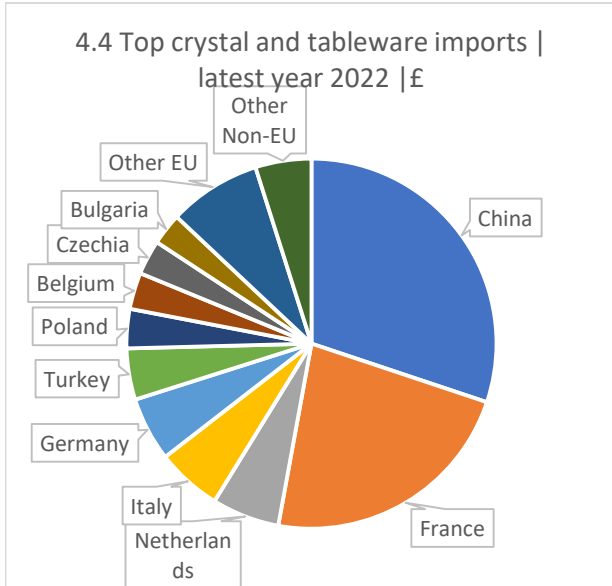

3 - IMPORTS £/tonne

Notes:

Source	uktradeinfo
Cullet	70010010
Flat glass	7003-7009
Container glass	7010
Crystal and tableware	7013
Glass fibre	7019
Special, technical and other glass	All other 70 codes
Glass all	70

4 - Top importers - £

4 - Top importers - tonnes

5 - EXPORTS £m

Notes:

Source	uktradeinfo
Cullet	70010010
Flat glass	7003-7009
Container glass	7010
Crystal and tableware	7013
Glass fibre	7019
Special, technical and other glass	All other 70 codes
Glass all	70